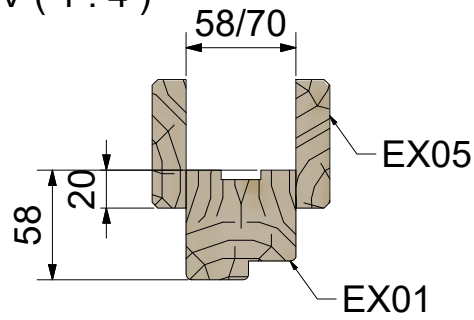

# B - B

| Premium Window 70mm / 515 x 1890 |                             |  |  |          |
|----------------------------------|-----------------------------|--|--|----------|
| Nr.                              | Description                 | Profile mm   | Length mm  | Quantity |
| EX01                             | Exterior- and interior trim |  22x68 | 575  | 2        |
| EX02                             | Exterior- and interior trim |  22x44 | 1906   | 4        |
| EX03                             |                             |  | 487  | 2        |
| EX04                             |                             |  | --   | --       |
| EX05                             |                             |  | --   | --       |
| EX06                             | Screws 3,5 x 50             |  |  |          |

# Double Door Frame 58/70mm

AA ( 1 : 2 )

VIEW43 ( 1 : 20 )

V-V ( 1 : 4 )

W-W ( 1 : 20 )

Y ( 1 : 4 )

Specification Double Door Frame 58/70mm

| Nr   | Description   | Profile   | Amount |
|------|---|---|--------|
| EX01 |                 | <br>58 X 58/70 | 1      |
| EX02 |                 | <br>58 X 58/70 | 1+1    |
| EX03 |                 | <br>15 X 58/70 | 1      |
| EX04 |                 | <br>28 X 58/70 | 1      |
| EX05 |                 | <br>18 X 68    | 2      |
| EX06 |                 | <br>18 X 44    | 4      |
| EX07 |   |                | 1      |
| EX08 | Screws 5,0 x 70  |   | 4      |
| EX09 | Screws 4,0 x 50  |   | 2      |
| EX10 | Screws 4,0 x 40  |   | 24     |
| EX11 | Screws 3,0 x 30  |   | 2      |