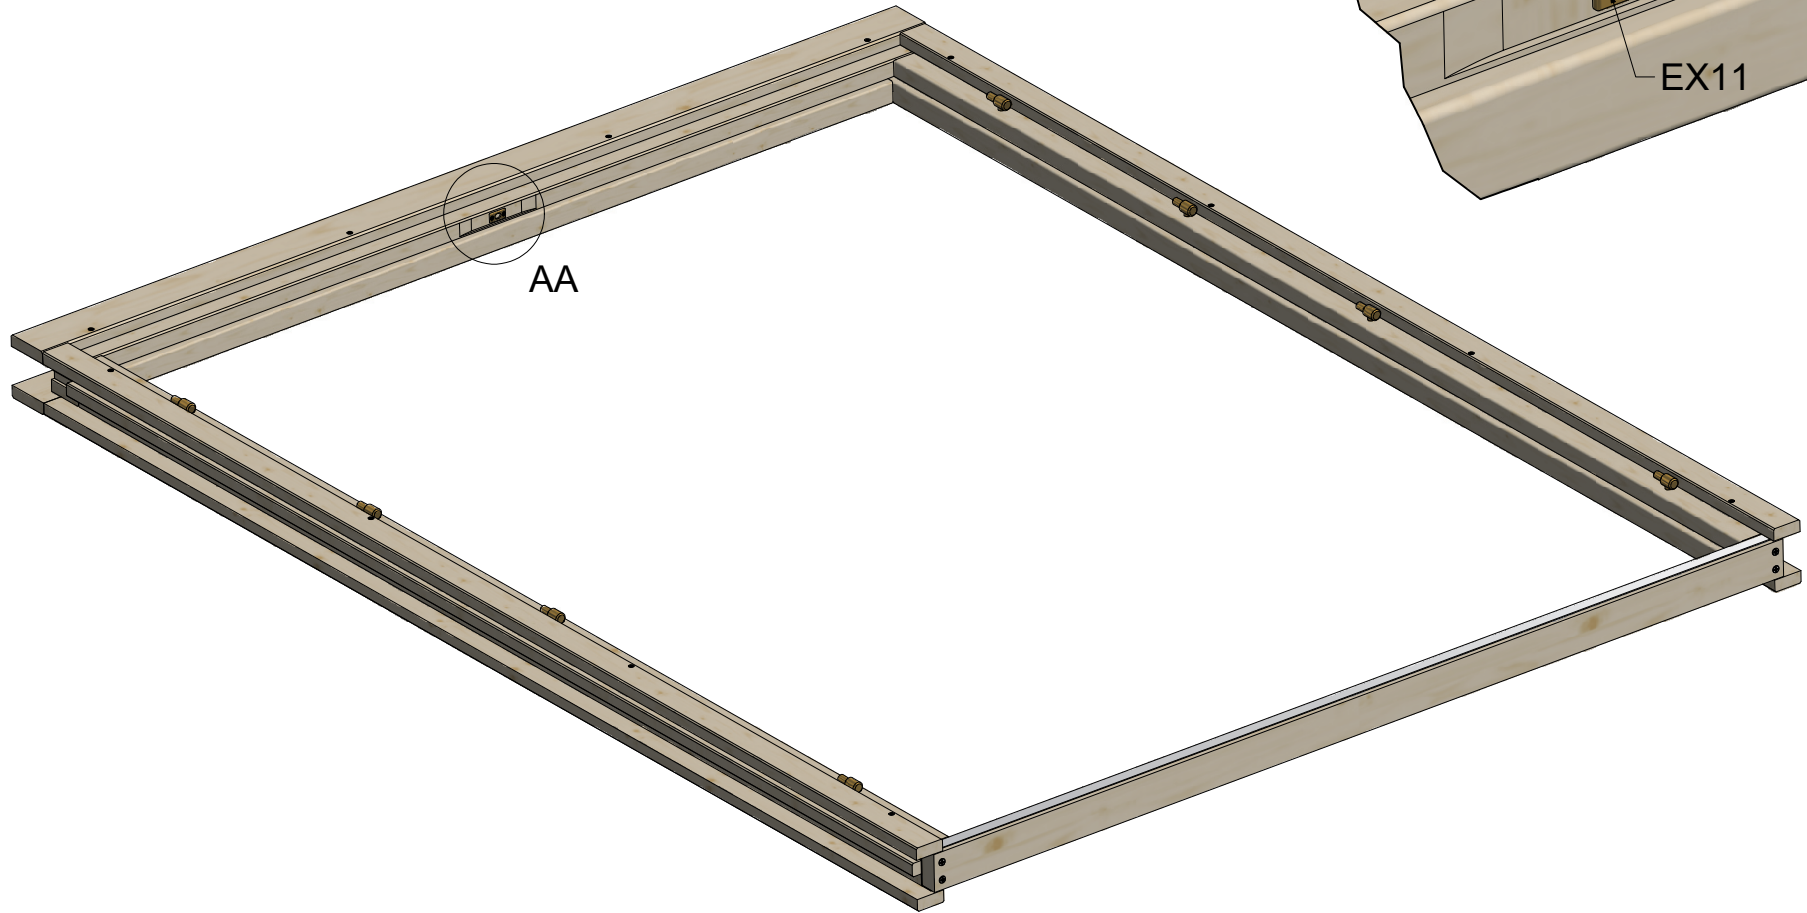

# B - B

| Premium Window 70mm / 515 x 1890 |                             |  |  |          |
|----------------------------------|-----------------------------|--|--|----------|
| Nr.                              | Description                 | Profile mm   | Length mm  | Quantity |
| EX01                             | Exterior- and interior trim |  22x68 | 575  | 2        |
| EX02                             | Exterior- and interior trim |  22x44 | 1906   | 4        |
| EX03                             |                             |  | 487  | 2        |
| EX04                             |                             |  | --   | --       |
| EX05                             |                             |  | --   | --       |
| EX06                             | Screws 3,5 x 50             |  |  |          |

# Double Door Frame 58/70mm

# Double Door Frame 58/70mm

AA ( 1 : 2 )

VIEW43 ( 1 : 20 )

V-V ( 1 : 4 )

W-W ( 1 : 20 )

Y ( 1 : 4 )

Specification Double Door Frame 58/70mm

| Nr   | Description   | Profile   | Amount |
|------|---|---|--------|
| EX01 |                 | <br>58 X 58/70 | 1      |
| EX02 |                 | <br>58 X 58/70 | 1+1    |
| EX03 |                 | <br>15 X 58/70 | 1      |
| EX04 |                 | <br>28 X 58/70 | 1      |
| EX05 |                 | <br>18 X 68    | 2      |
| EX06 |                 | <br>18 X 44    | 4      |
| EX07 |   |                | 1      |
| EX08 | Screws 5,0 x 70  |   | 4      |
| EX09 | Screws 4,0 x 50  |   | 2      |
| EX10 | Screws 4,0 x 40  |   | 24     |
| EX11 | Screws 3,0 x 30  |   | 2      |