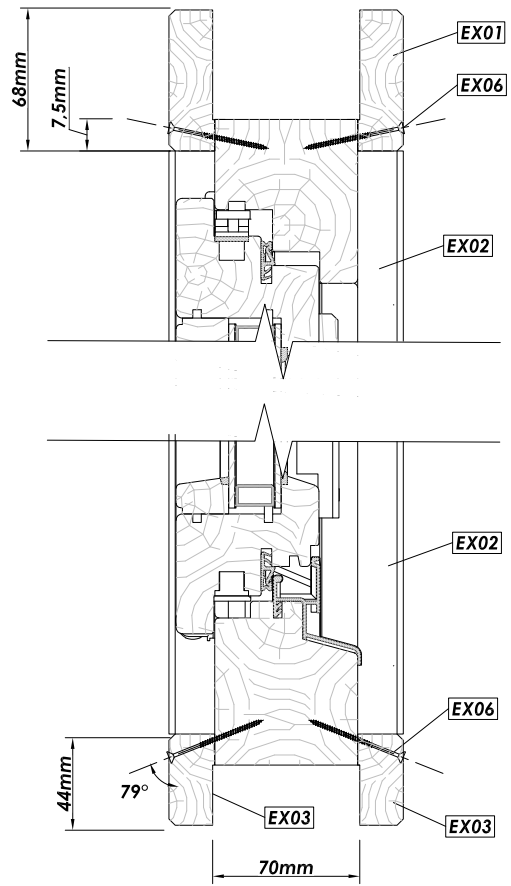

A - A

B - B

Premium Window 70mm / 515 x 1890					
Nr.	Description	Profile mm	Length mm	Quantity	
EX01	Exterior- and interior trim	22x68	575	2	
EX02	Exterior- and interior trim	22x44	1906	4	
EX03			487	2	
EX04			--	--	
EX05			--	--	
EX06	Screws 3,5 x 50				24+2