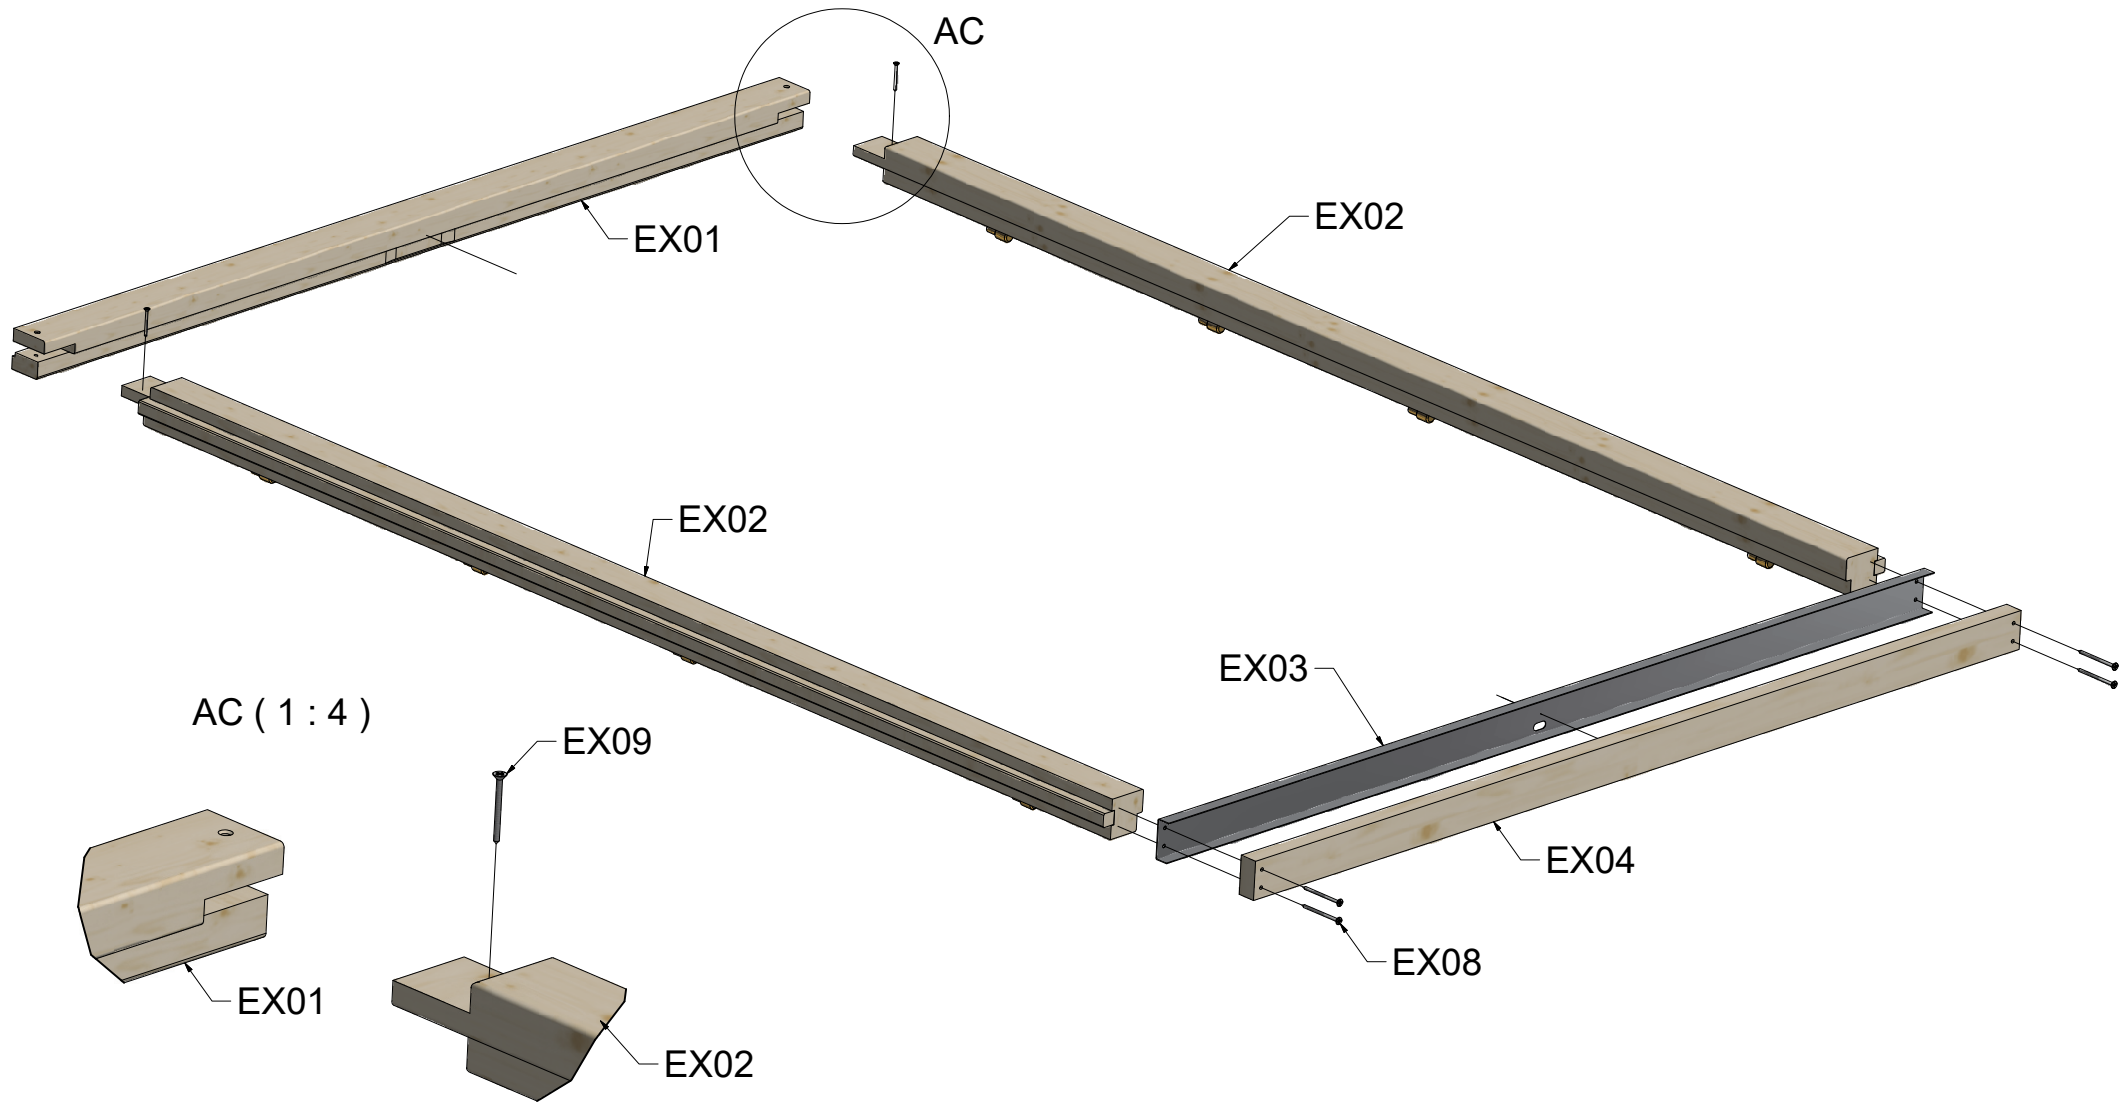

# B - B

| Premium Window 70mm / 515 x 1890 |                             |  |  |          |
|----------------------------------|-----------------------------|--|--|----------|
| Nr.                              | Description                 | Profile mm   | Length mm  | Quantity |
| EX01                             | Exterior- and interior trim |  22x68 | 575  | 2        |
| EX02                             | Exterior- and interior trim |  22x44 | 1906   | 4        |
| EX03                             |                             |  | 487  | 2        |
| EX04                             |                             |  | --   | --       |
| EX05                             |                             |  | --   | --       |
| EX06                             | Screws 3,5 x 50             |  |  |          |

# Double Door Frame 58/70mm

# Double Door Frame 58/70mm

AA ( 1 : 2 )

VIEW43 ( 1 : 20 )

V-V ( 1 : 4 )

W-W ( 1 : 20 )

Y ( 1 : 4 )

Specification Double Door Frame 58/70mm

| Nr   | Description   | Profile   | Amount |
|------|---|---|--------|
| EX01 |                 | <br>58 X 58/70 | 1      |
| EX02 |                 | <br>58 X 58/70 | 1+1    |
| EX03 |                 | <br>15 X 58/70 | 1      |
| EX04 |                 | <br>28 X 58/70 | 1      |
| EX05 |                 | <br>18 X 68    | 2      |
| EX06 |                 | <br>18 X 44    | 4      |
| EX07 |   |                | 1      |
| EX08 | Screws 5,0 x 70  |   | 4      |
| EX09 | Screws 4,0 x 50  |   | 2      |
| EX10 | Screws 4,0 x 40  |   | 24     |
| EX11 | Screws 3,0 x 30  |   | 2      |