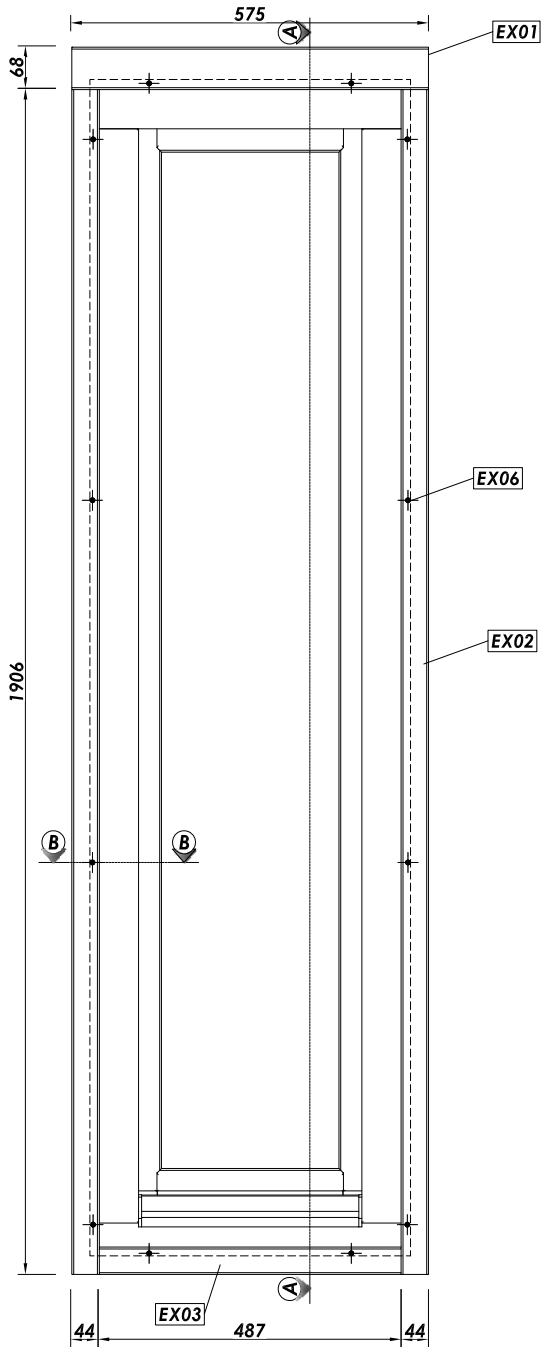

A - A

B - B

Premium Window 70mm / 515 x 1890					
Nr.	Description	Profile mm	Length mm	Quantity	
EX01	Exterior- and interior trim	22x68	575	2	
EX02	Exterior- and interior trim	22x44	1906	4	
EX03			487	2	
EX04			--	--	
EX05			--	--	
EX06	Screws 3,5 x 50				24+2