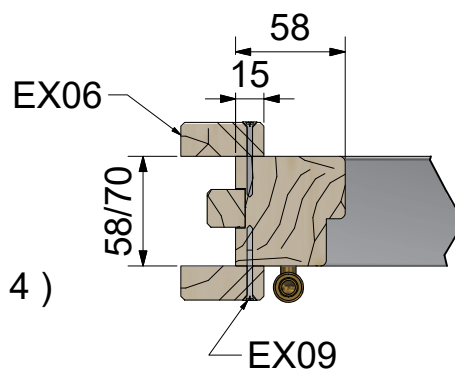

# B - B

| Premium Window 70mm / 515 x 1890 |                             |  |  |          |
|----------------------------------|-----------------------------|--|--|----------|
| Nr.                              | Description                 | Profile mm   | Length mm  | Quantity |
| EX01                             | Exterior- and interior trim |  22x68 | 575  | 2        |
| EX02                             | Exterior- and interior trim |  22x44 | 1906   | 4        |
| EX03                             |                             |  | 487  | 2        |
| EX04                             |                             |  | --   | --       |
| EX05                             |                             |  | --   | --       |
| EX06                             | Screws 3,5 x 50             |  |  |          |

# Double Door Frame 58/70mm

AA ( 1 : 2 )

VIEW43 ( 1 : 20 )

V-V ( 1 : 4 )

W-W ( 1 : 20 )

Y ( 1 : 4 )

Specification Double Door Frame 58/70mm

| Nr   | Description   | Profile   | Amount |
|------|---|---|--------|
| EX01 |                 | <br>58 X 58/70 | 1      |
| EX02 |                 | <br>58 X 58/70 | 1+1    |
| EX03 |                 | <br>15 X 58/70 | 1      |
| EX04 |                 | <br>28 X 58/70 | 1      |
| EX05 |                 | <br>18 X 68    | 2      |
| EX06 |                 | <br>18 X 44    | 4      |
| EX07 |   |                | 1      |
| EX08 | Screws 5,0 x 70  |   | 4      |
| EX09 | Screws 4,0 x 50  |   | 2      |
| EX10 | Screws 4,0 x 40  |   | 24     |
| EX11 | Screws 3,0 x 30  |   | 2      |