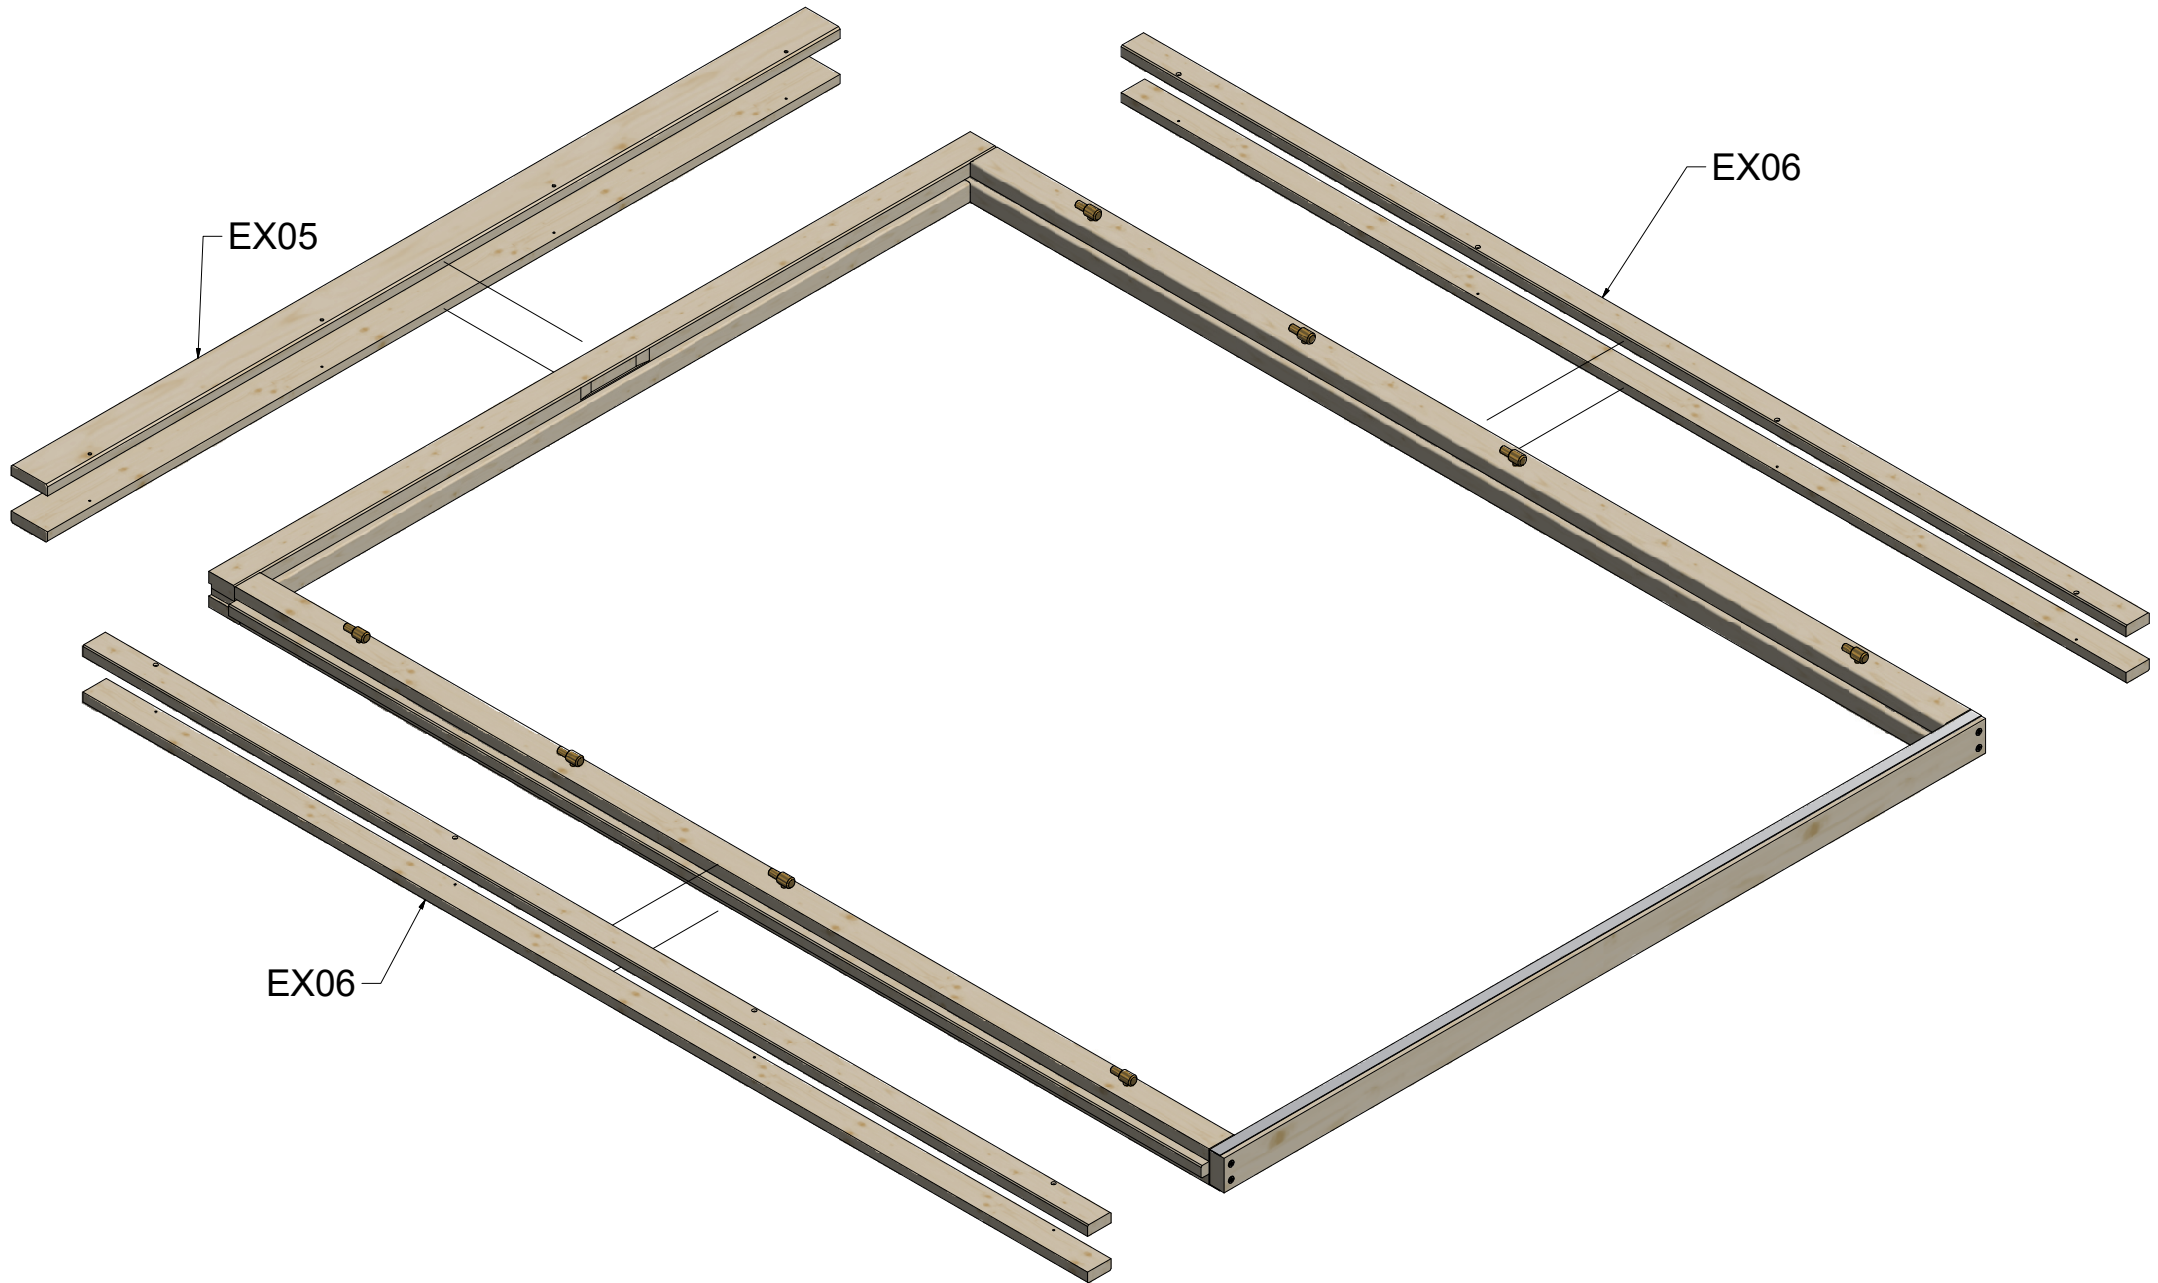

# B - B

| Premium Window 70mm / 515 x 1890 |                             |  |  |          |
|----------------------------------|-----------------------------|--|--|----------|
| Nr.                              | Description                 | Profile mm   | Length mm  | Quantity |
| EX01                             | Exterior- and interior trim |  22x68 | 575  | 2        |
| EX02                             | Exterior- and interior trim |  22x44 | 1906   | 4        |
| EX03                             |                             |  | 487  | 2        |
| EX04                             |                             |  | --   | --       |
| EX05                             |                             |  | --   | --       |
| EX06                             | Screws 3,5 x 50             |  |  |          |

# Double Door Frame 58/70mm

# Double Door Frame 58/70mm

AA ( 1 : 2 )

VIEW43 ( 1 : 20 )

V-V ( 1 : 4 )

W-W ( 1 : 20 )

Y ( 1 : 4 )

Specification Double Door Frame 58/70mm

| Nr   | Description   | Profile   | Amount |
|------|---|---|--------|
| EX01 |                 | <br>58 X 58/70 | 1      |
| EX02 |                 | <br>58 X 58/70 | 1+1    |
| EX03 |                 | <br>15 X 58/70 | 1      |
| EX04 |                 | <br>28 X 58/70 | 1      |
| EX05 |                 | <br>18 X 68    | 2      |
| EX06 |                 | <br>18 X 44    | 4      |
| EX07 |   |                | 1      |
| EX08 | Screws 5,0 x 70  |   | 4      |
| EX09 | Screws 4,0 x 50  |   | 2      |
| EX10 | Screws 4,0 x 40  |   | 24     |
| EX11 | Screws 3,0 x 30  |   | 2      |