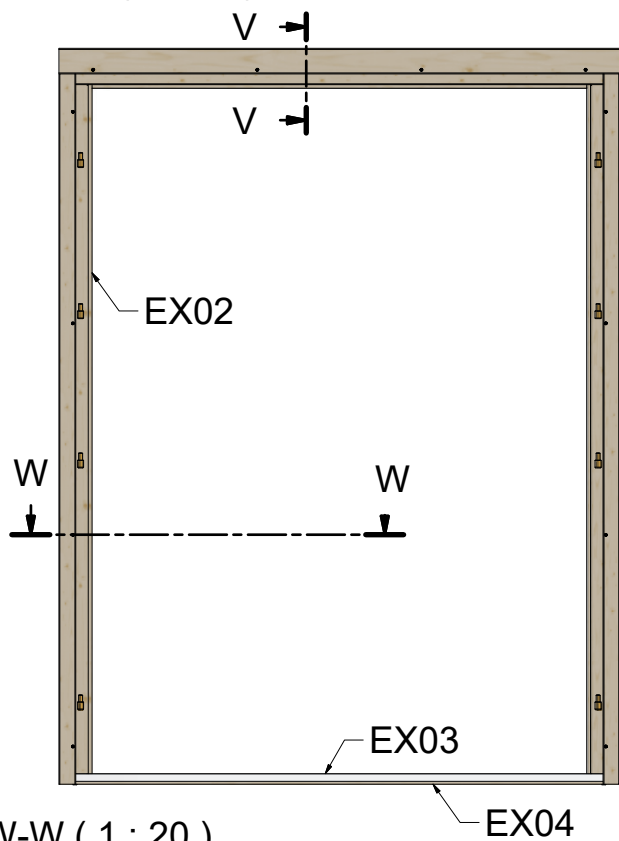

# B - B

| Premium Window 70mm / 515 x 1890 |                             |  |  |          |
|----------------------------------|-----------------------------|--|--|----------|
| Nr.                              | Description                 | Profile mm   | Length mm  | Quantity |
| EX01                             | Exterior- and interior trim |  22x68 | 575  | 2        |
| EX02                             | Exterior- and interior trim |  22x44 | 1906   | 4        |
| EX03                             |                             |  | 487  | 2        |
| EX04                             |                             |  | --   | --       |
| EX05                             |                             |  | --   | --       |
| EX06                             | Screws 3,5 x 50             |  |  |          |

# Double Door Frame 58/70mm

# Double Door Frame 58/70mm

AA ( 1 : 2 )

VIEW43 ( 1 : 20 )

V-V ( 1 : 4 )

W-W ( 1 : 20 )

Y ( 1 : 4 )

Specification Double Door Frame 58/70mm

| Nr   | Description   | Profile   | Amount |
|------|---|---|--------|
| EX01 |                 | <br>58 X 58/70 | 1      |
| EX02 |                 | <br>58 X 58/70 | 1+1    |
| EX03 |                 | <br>15 X 58/70 | 1      |
| EX04 |                 | <br>28 X 58/70 | 1      |
| EX05 |                 | <br>18 X 68    | 2      |
| EX06 |                 | <br>18 X 44    | 4      |
| EX07 |   |                | 1      |
| EX08 | Screws 5,0 x 70  |   | 4      |
| EX09 | Screws 4,0 x 50  |   | 2      |
| EX10 | Screws 4,0 x 40  |   | 24     |
| EX11 | Screws 3,0 x 30  |   | 2      |