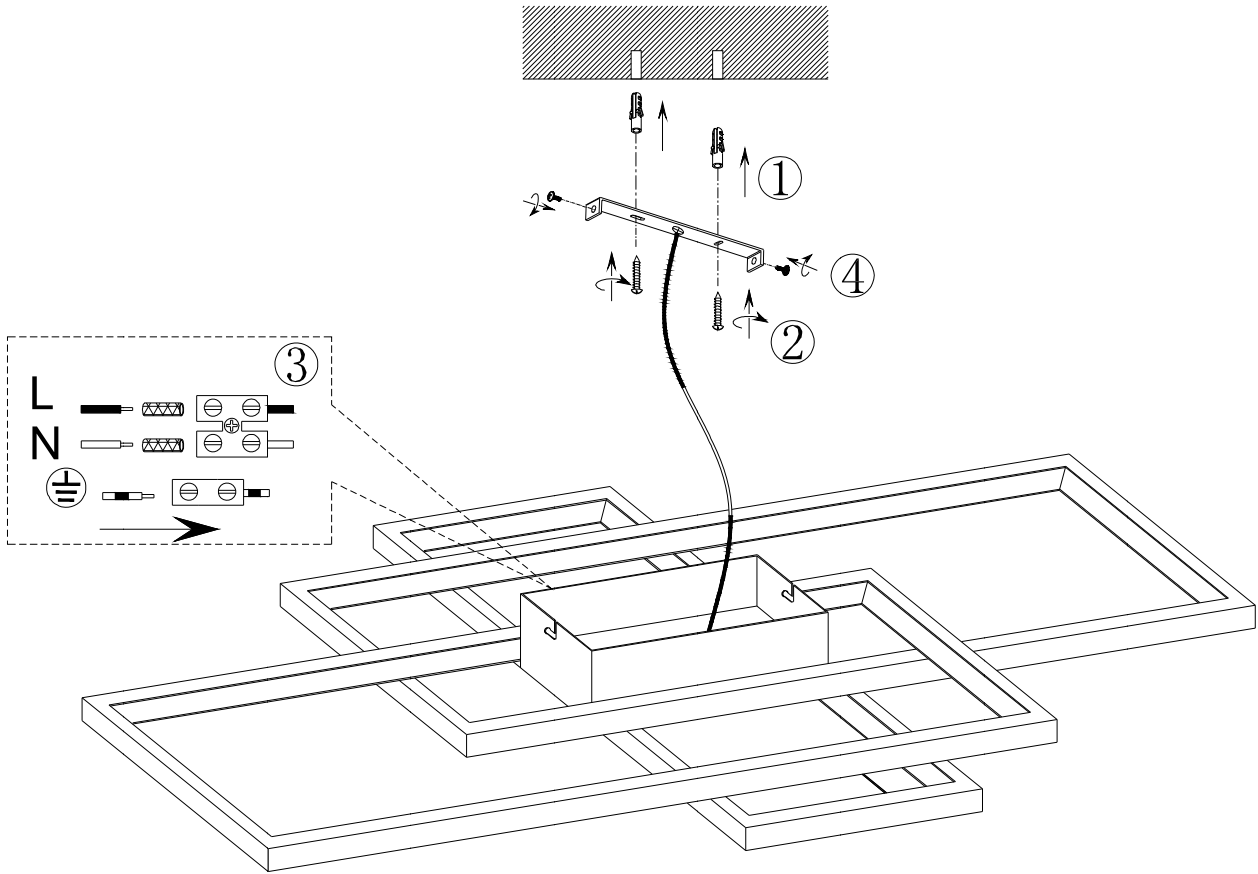

230V ~ 50Hz, LED/ 35W

ON	OFF	ON	OFF	ON
100%	1 sec	50%	1 sec	25%