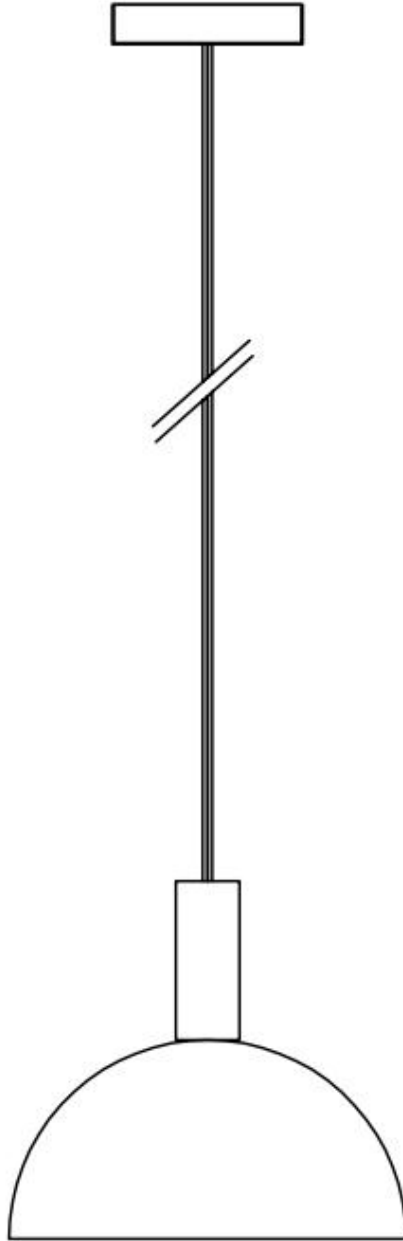

Assembly Instruction

MONTERINGSANVISNING | MONTAGEANLEITUNGEN

ProductNumber: 17001-001

Description:Narbonne - Tall - Pendant Lamp

@Venturehomese
@Venture.Design

Do not tighten screws until all screws
have been assembled !

**Venture
home**

ENG

Caution

- This product is made for indoor use only
- As the temperature of the lamp body and bulb is high after the light is turned on, do not let children touch the lamp. Electrical components and bulbs are only to be handled by adults.
- Clean the product with a soft cloth. Do not use water! The Product should not come in touch with fluids, gas, humidity or casutic materials.
- Do not cover the luminaire with any objects.
- Only rated voltage and frequence should be used with this product.
- Check the powercable carefully, do not connect the product if any damages can be found iin the cable.
- Only the manufacturer, their service agent or other qualified person may repair and or replace damaged parts.
- Installation must be made with the correct screws and screwcups. These parts are not included with this product as different materials demand different standards.