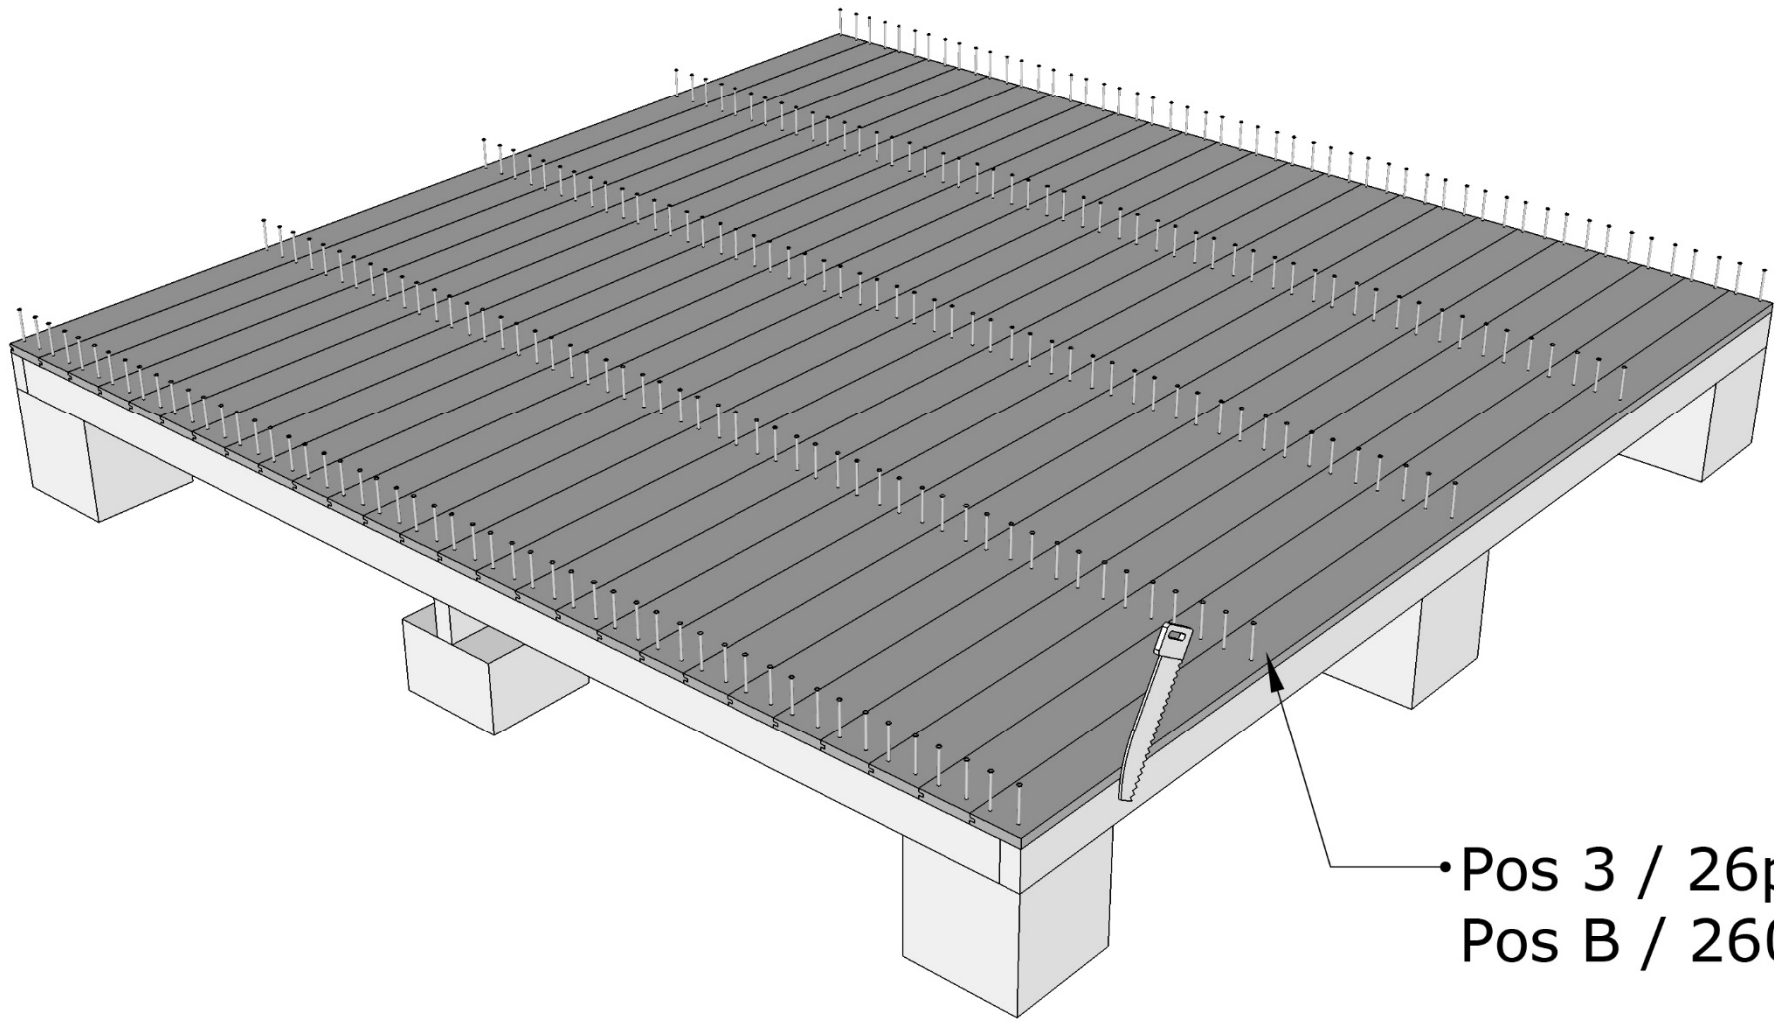

# Finnstorp 5

Pos.		Dim.	Length	Quantity	Art.no.
V1			1085mm	6pcs	FV201
V2H			435mm	1pc	FV199
V2V			435mm	1pc	FV200
VG			2260mm	2pcs	FV240
DD				1pc	FD034
1		34x70mm	2192mm	5pcs	SR3570426
2		34x70mm	2170mm	3pcs	SR3570425
3		17x95mm	2170mm	30pcs	RS056
4		34x45mm	2100mm	6pcs	SR3545148
5		43x120mm	1368mm	1pc	SR45120116

Pos.		Dim.	Length	Quantity	Art.no.
6		21x145mm	2370mm	3pcs	TH22145016
7		17x120mm	1300mm	1pc	TH17120006
8		17x95mm	1350mm	60pcs	RS018
9		16x95mm	2100mm	14pcs	TH1695015
10		16x95mm	1800mm	4pcs	TH1695001
11		14x45mm	2100mm	3pcs	SR144501
12		17x43mm	2050mm	2pcs	PL093
13		17x43mm	2050mm	2pcs	PL094
A		Ø5mm	60mm	150pcs	SK011
B		Ø2,3mm	60mm	1000pcs	SS403
C			400mm	2pcs	HK003
D				1pc	LH001
E				2pcs	LH002
F		13x60mm	220mm	2pcs	SB099
G		Ø4,2mm	40mm	50pcs	SK221
H				2pcs	IK071
I	See page 13.	42x145mm	2570mm	1pcs	

• Pos 3 / 26pcs  
Pos B / 260pcs

Pos 4 / 2pcs  
Pos B / 6pcs

200 mm

Pos 5 / 1pc  
Pos A / 4pcs

200 mm

470 mm

2100 mm

2570 mm

• Pos 9 / 11pcs  
Pos B / 88 pcs

Pos DD / 1pc  
Pos C / 2pcs

• Pos D / 1pc

Ø12mm

Pos E / 2pcs

Ø75mm

Pos H / 2pcs