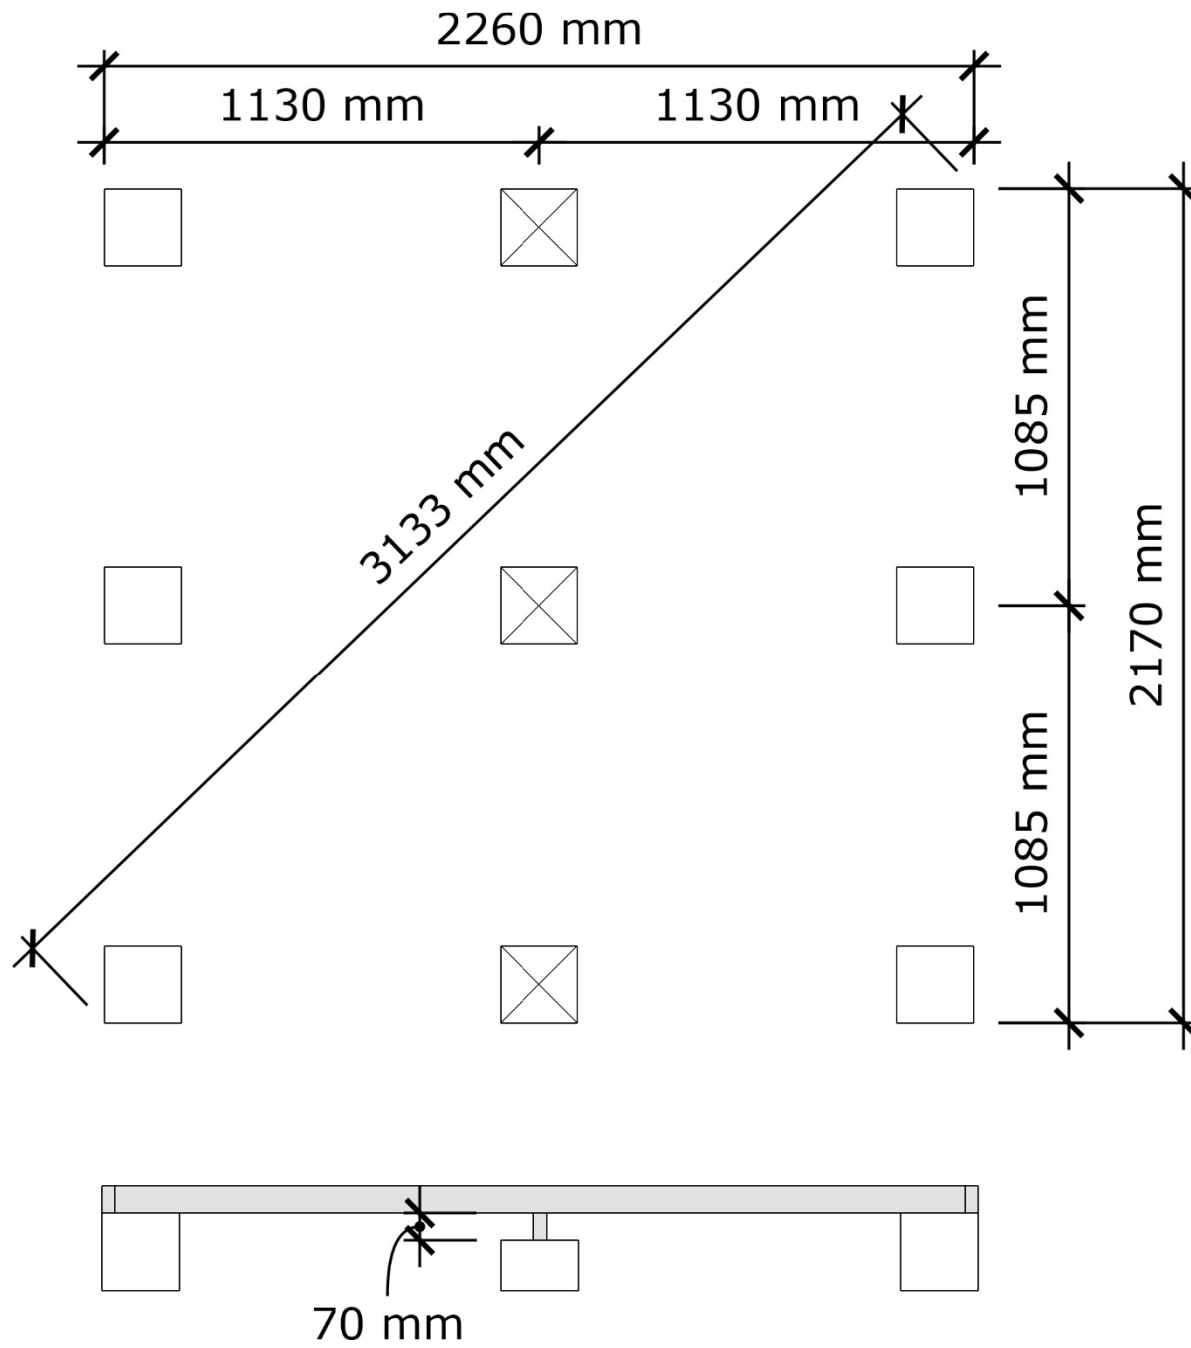

# Finnstorp 5

Pos.		Dim.	Length	Quantity	Art.no.
V1			1085mm	6pcs	FV201
V2H			435mm	1pc	FV199
V2V			435mm	1pc	FV200
VG			2260mm	2pcs	FV240
DD				1pc	FD034
1		34x70mm	2192mm	5pcs	SR3570426
2		34x70mm	2170mm	3pcs	SR3570425
3		17x95mm	2170mm	30pcs	RS056
4		34x45mm	2100mm	6pcs	SR3545148
5		43x120mm	1368mm	1pc	SR45120116

Pos.		Dim.	Length	Quantity	Art.no.
6		21x145mm	2370mm	3pcs	TH22145016
7		17x120mm	1300mm	1pc	TH17120006
8		17x95mm	1350mm	60pcs	RS018
9		16x95mm	2100mm	14pcs	TH1695015
10		16x95mm	1800mm	4pcs	TH1695001
11		14x45mm	2100mm	3pcs	SR144501
12		17x43mm	2050mm	2pcs	PL093
13		17x43mm	2050mm	2pcs	PL094
A		Ø5mm	60mm	150pcs	SK011
B		Ø2,3mm	60mm	1000pcs	SS403
C			400mm	2pcs	HK003
D				1pc	LH001
E				2pcs	LH002
F		13x60mm	220mm	2pcs	SB099
G		Ø4,2mm	40mm	50pcs	SK221
H				2pcs	IK071
I	See page 13.	42x145mm	2570mm	1pcs	

• Pos 3 / 26pcs  
Pos B / 260pcs

Pos 4 / 2pcs  
Pos B / 6pcs

200 mm

Pos 5 / 1pc  
Pos A / 4pcs

200 mm

470 mm

2100 mm

2570 mm

• Pos 9 / 11pcs  
Pos B / 88 pcs

Pos DD / 1pc  
Pos C / 2pcs

• Pos D / 1pc

Ø12mm

Pos E / 2pcs

Ø75mm

Pos H / 2pcs