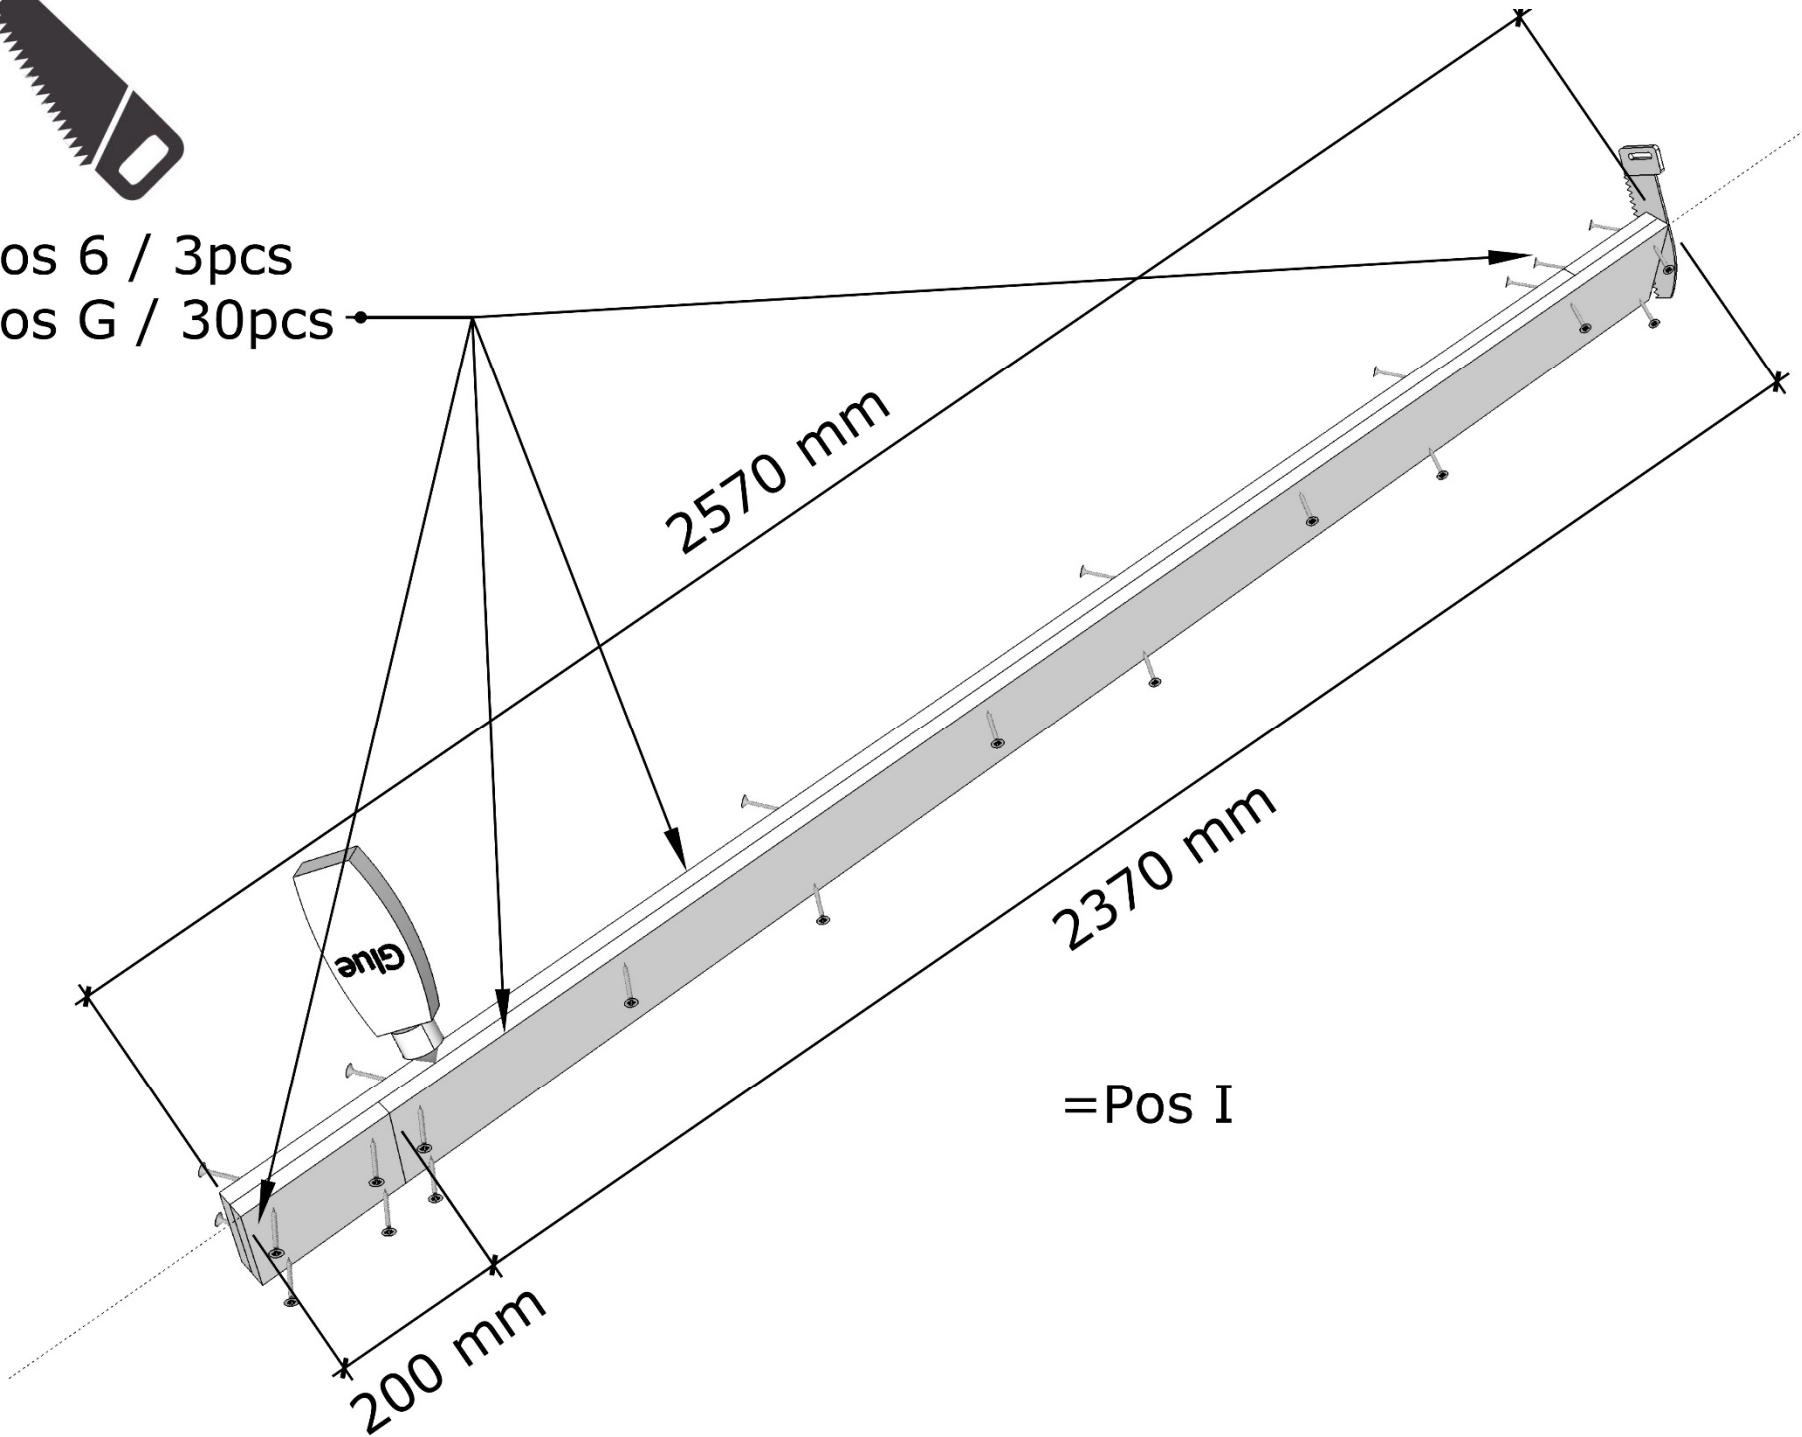

Pos 6 / 3pcs

Pos G / 30pcs