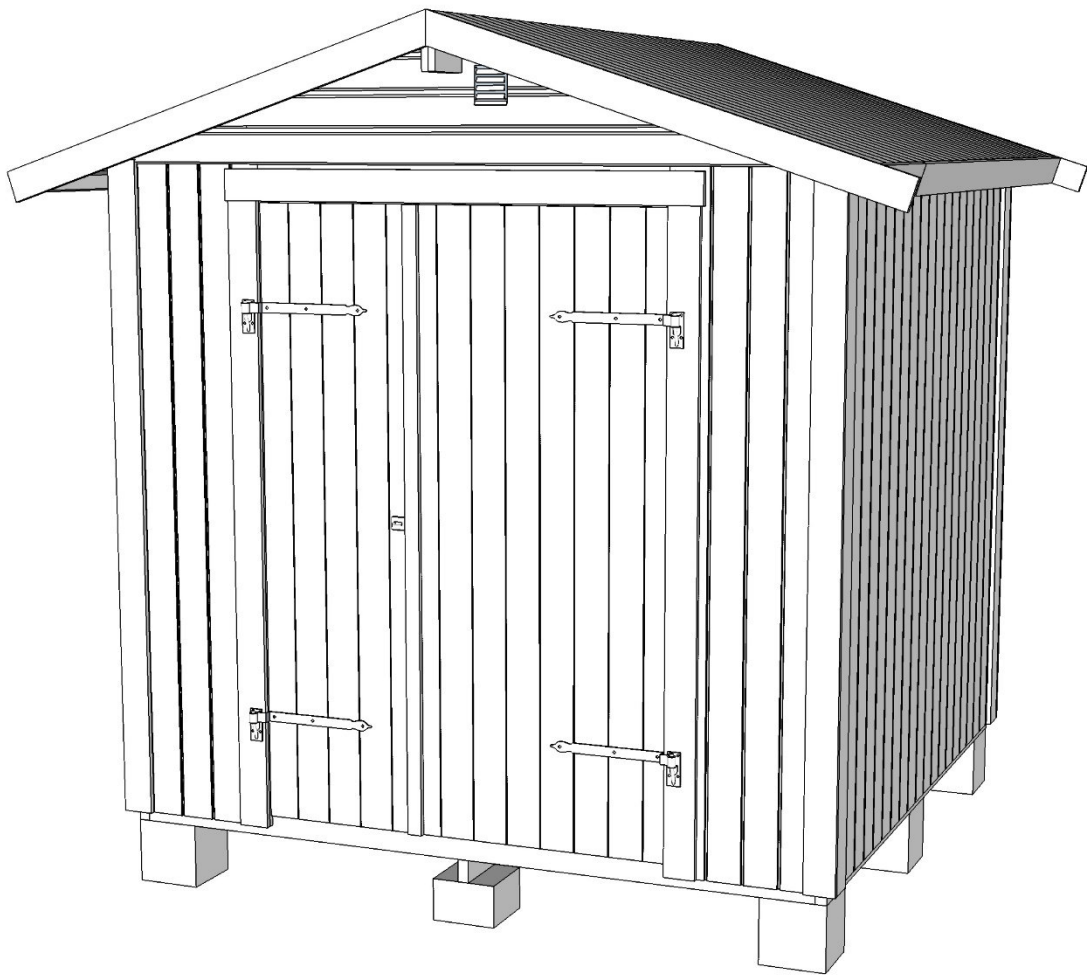

# Finnstorp 5

Pos.		Dim.	Length	Quantity	Art.no.
V1			1085mm	6pcs	FV201
V2H			435mm	1pc	FV199
V2V			435mm	1pc	FV200
VG			2260mm	2pcs	FV240
DD				1pc	FD034
1		34x70mm	2192mm	5pcs	SR3570426
2		34x70mm	2170mm	3pcs	SR3570425
3		17x95mm	2170mm	30pcs	RS056
4		34x45mm	2100mm	6pcs	SR3545148
5		43x120mm	1368mm	1pc	SR45120116

• Pos 3 / 26pcs  
Pos B / 260pcs

Pos 4 / 2pcs  
Pos B / 6pcs

200 mm

Pos 5 / 1pc  
Pos A / 4pcs

200 mm

470 mm

2100 mm

2570 mm