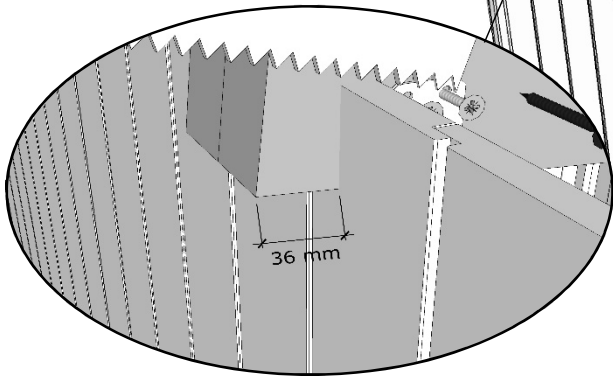

Jonstorp 5

Pos.		Dim.	Length	Quantity	Art.no.
V1			1085mm	4pcs	FV201
V3?			1085mm	2pcs	FV202
V2H			435mm	1pc	FV199
V2V			435mm	1pc	FV200
VG			2260mm	1L+1Rpcs	FV203
DD				1pc	FD034
1		34x70mm	2192mm	5pcs	SR3570426
2		34x70mm	2170mm	3pcs	SR3570425
3		17x95mm	2170mm	30pcs	RS056

Pos.		Dim.	Length	Quantity	Art.no.
E				2pcs	LH002
F		13x60mm	220mm	2pcs	SB099
G		Ø4,2mm	40mm	100pcs	SK221
H				2pcs	IK071
I		40mm	60x60mm	2pcs	BB201

• Pos 3 / 26pcs
Pos B / 260pcs

Pos 5 / 1pc

Pos A / 4pcs

Pos 4 / 1pc

Pos B / 6pcs

Pos 6 / 1pc

Pos B / 8pcs

Pos VG / 1pc
Pos A / 6pcs

Pos VG / 1pc
Pos A / 6pcs

Pos I / 2pcs
Pos G / 12pcs

Pos 7 / 4pcs
Pos A / 15pcs

Pos 10 / 2pcs

Pos G / 12pcs

Pos 8 / 28pcs

Pos B / 165pcs

Pos 4 / 2pcs
Pos B / 20pcs

Pos 9 / 2pcs
Pos B / 18pcs

Pos 9 / 2pcs
Pos B / 12pcs

Pos 11 / 3pcs
Pos B / 15pcs