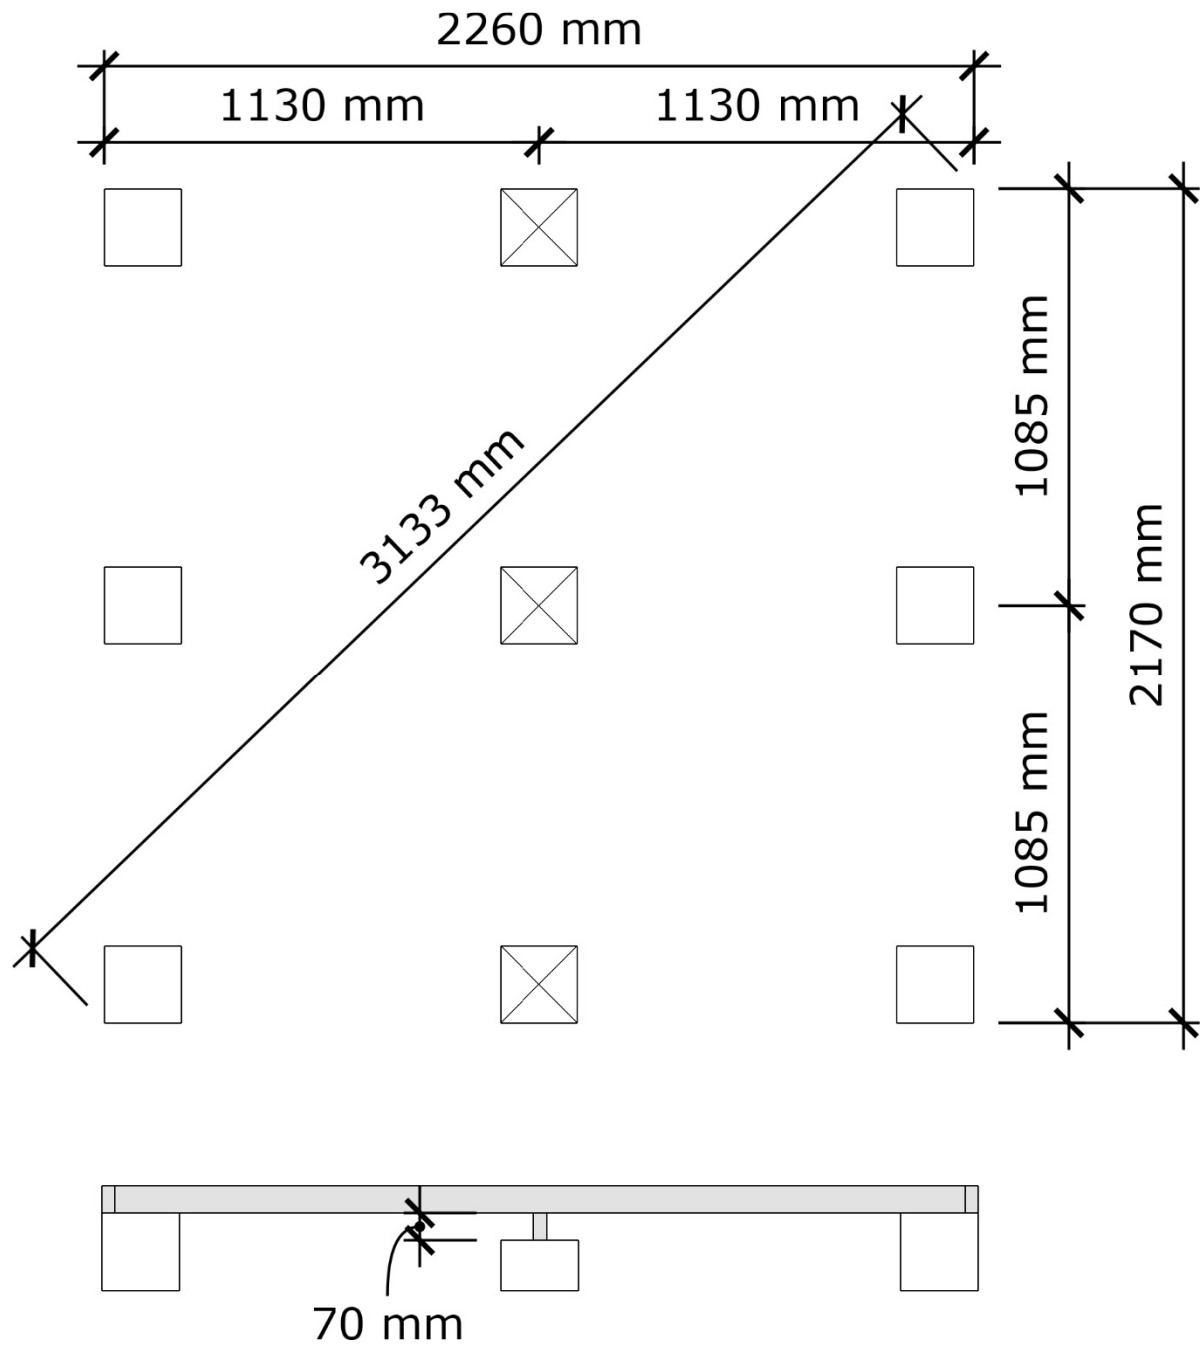

Jonstorp 5

Pos.		Dim.	Length	Quantity	Art.no.
V1			1085mm	4pcs	FV201
V3?			1085mm	2pcs	FV202
V2H			435mm	1pc	FV199
V2V			435mm	1pc	FV200
VG			2260mm	1L+1Rpcs	FV203
DD				1pc	FD034
1		34x70mm	2192mm	5pcs	SR3570426
2		34x70mm	2170mm	3pcs	SR3570425
3		17x95mm	2170mm	30pcs	RS056

Pos.		Dim.	Length	Quantity	Art.no.
4		34x45mm	2380mm	4pcs	SR3545174
5		43x120mm	1368mm	1pc	SR45120116
6		17x120mm	1300mm	1pc	TH17120006
7		45x95mm	2380mm	4pcs	SR4595051
8		17x95mm	2286mm	30pcs	RS211
9		22x120mm	2380mm	5pcs	TH22120038
10		16x95mm	2100mm	14pcs	TH1695015
11		14x45mm	2100mm	3pcs	SR144501
12		17x43mm	2050mm	2pcs	PL093
13		17x43mm	2050mm	2pcs	PL094
A		Ø5mm	60mm	150pcs	SK011
B		Ø2,3mm	60mm	1000pcs	SS403
C			400mm	2pcs	HK003
D				1pc	LH001

Pos.		Dim.	Length	Quantity	Art.no.
E				2pcs	LH002
F		13x60mm	220mm	2pcs	SB099
G		Ø4,2mm	40mm	100pcs	SK221
H				2pcs	IK071
I		40mm	60x60mm	2pcs	BB201

• Pos 3 / 26pcs
Pos B / 260pcs

Pos 5 / 1pc

Pos A / 4pcs

Pos 10 / 11pcs
Pos B / 88pcs

Pos 10 / 1pc

Pos B / 16pcs

Pos DD / 1pc
Pos C / 2pcs

Ø12mm

Pos E / 2pcs

Ø75mm

Pos H / 2pcs