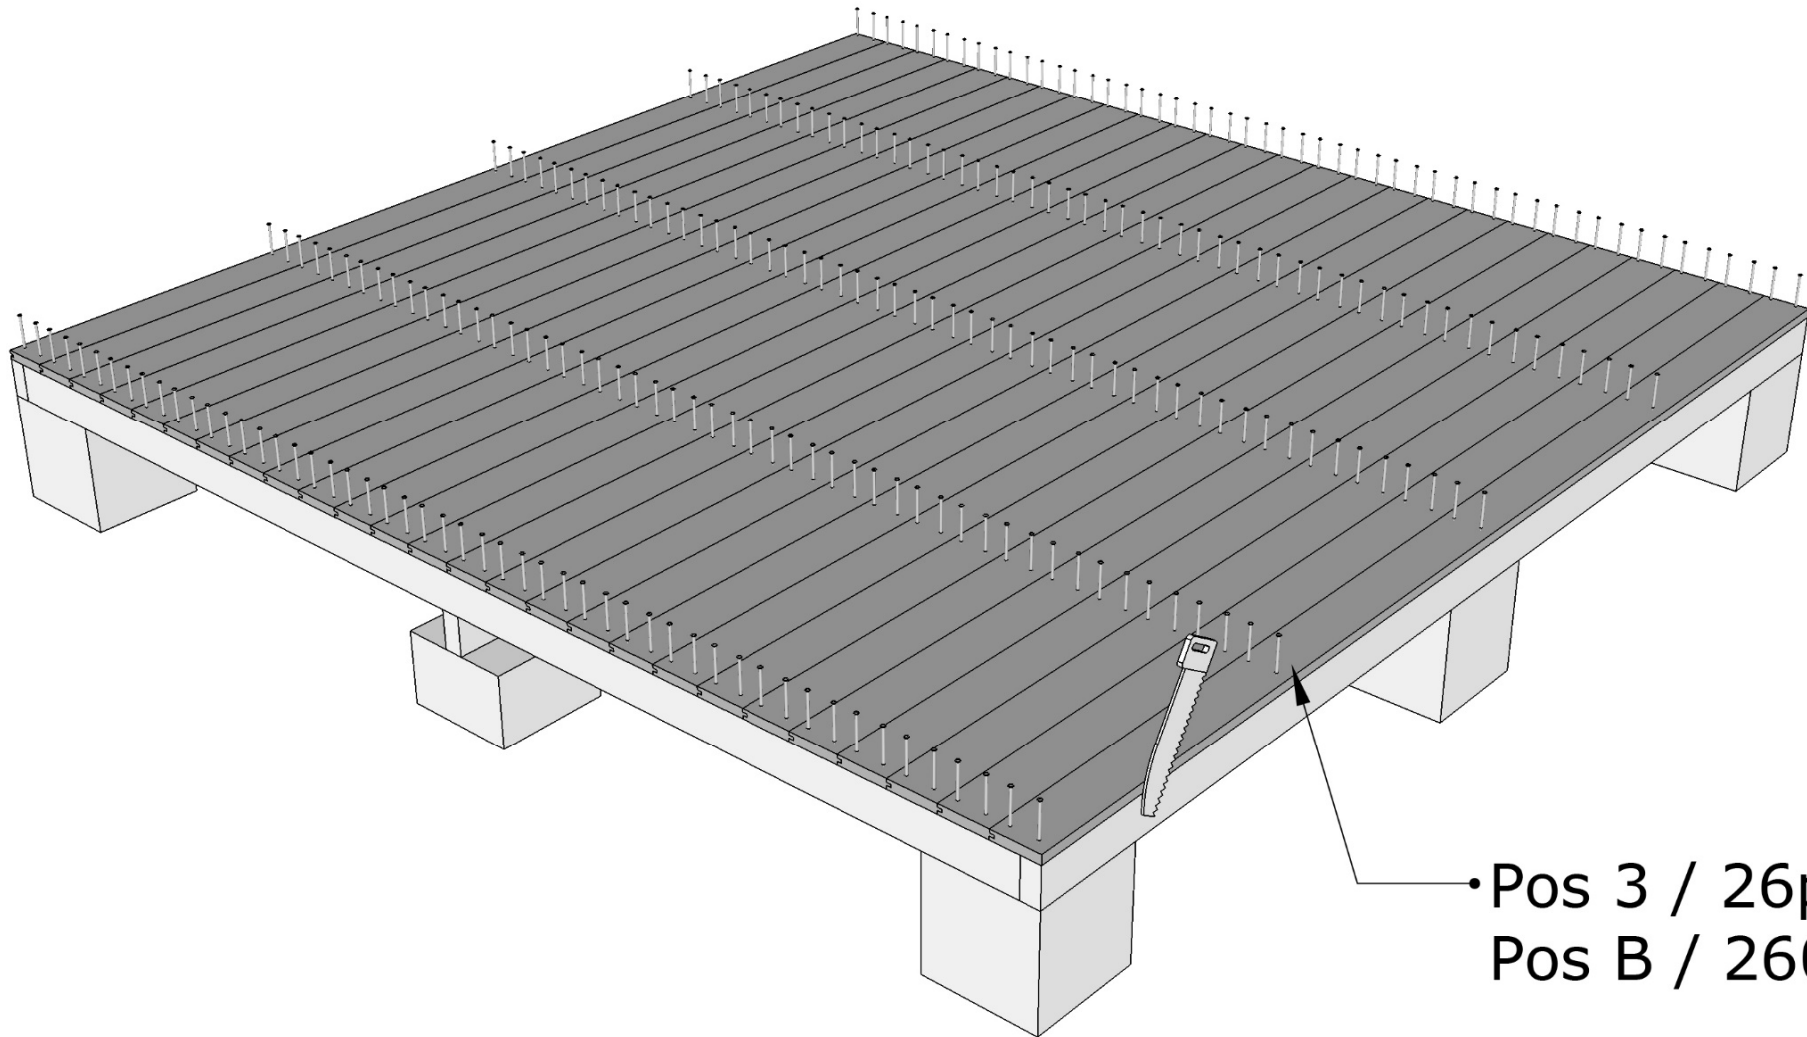

Jonstorp 5

Pos.		Dim.	Length	Quantity	Art.no.
V1			1085mm	4pcs	FV201
V3?			1085mm	2pcs	FV202
V2H			435mm	1pc	FV199
V2V			435mm	1pc	FV200
VG			2260mm	1L+1Rpcs	FV203
DD				1pc	FD034
1		34x70mm	2192mm	5pcs	SR3570426
2		34x70mm	2170mm	3pcs	SR3570425
3		17x95mm	2170mm	30pcs	RS056

Pos.		Dim.	Length	Quantity	Art.no.
4		34x45mm	2380mm	4pcs	SR3545174
5		43x120mm	1368mm	1pc	SR45120116
6		17x120mm	1300mm	1pc	TH17120006
7		45x95mm	2380mm	4pcs	SR4595051
8		17x95mm	2286mm	30pcs	RS211
9		22x120mm	2380mm	5pcs	TH22120038
10		16x95mm	2100mm	14pcs	TH1695015
11		14x45mm	2100mm	3pcs	SR144501
12		17x43mm	2050mm	2pcs	PL093
13		17x43mm	2050mm	2pcs	PL094
A		Ø5mm	60mm	150pcs	SK011
B		Ø2,3mm	60mm	1000pcs	SS403
C			400mm	2pcs	HK003
D				1pc	LH001

Pos.		Dim.	Length	Quantity	Art.no.
E				2pcs	LH002
F		13x60mm	220mm	2pcs	SB099
G		Ø4,2mm	40mm	100pcs	SK221
H				2pcs	IK071
I		40mm	60x60mm	2pcs	BB201

• Pos 3 / 26pcs
Pos B / 260pcs

Pos 5 / 1pc

Pos A / 4pcs

Pos 10 / 11pcs
Pos B / 88pcs

Pos 10 / 1pc

Pos B / 16pcs

Pos DD / 1pc
Pos C / 2pcs

Ø12mm

Pos E / 2pcs

Ø75mm

Pos H / 2pcs