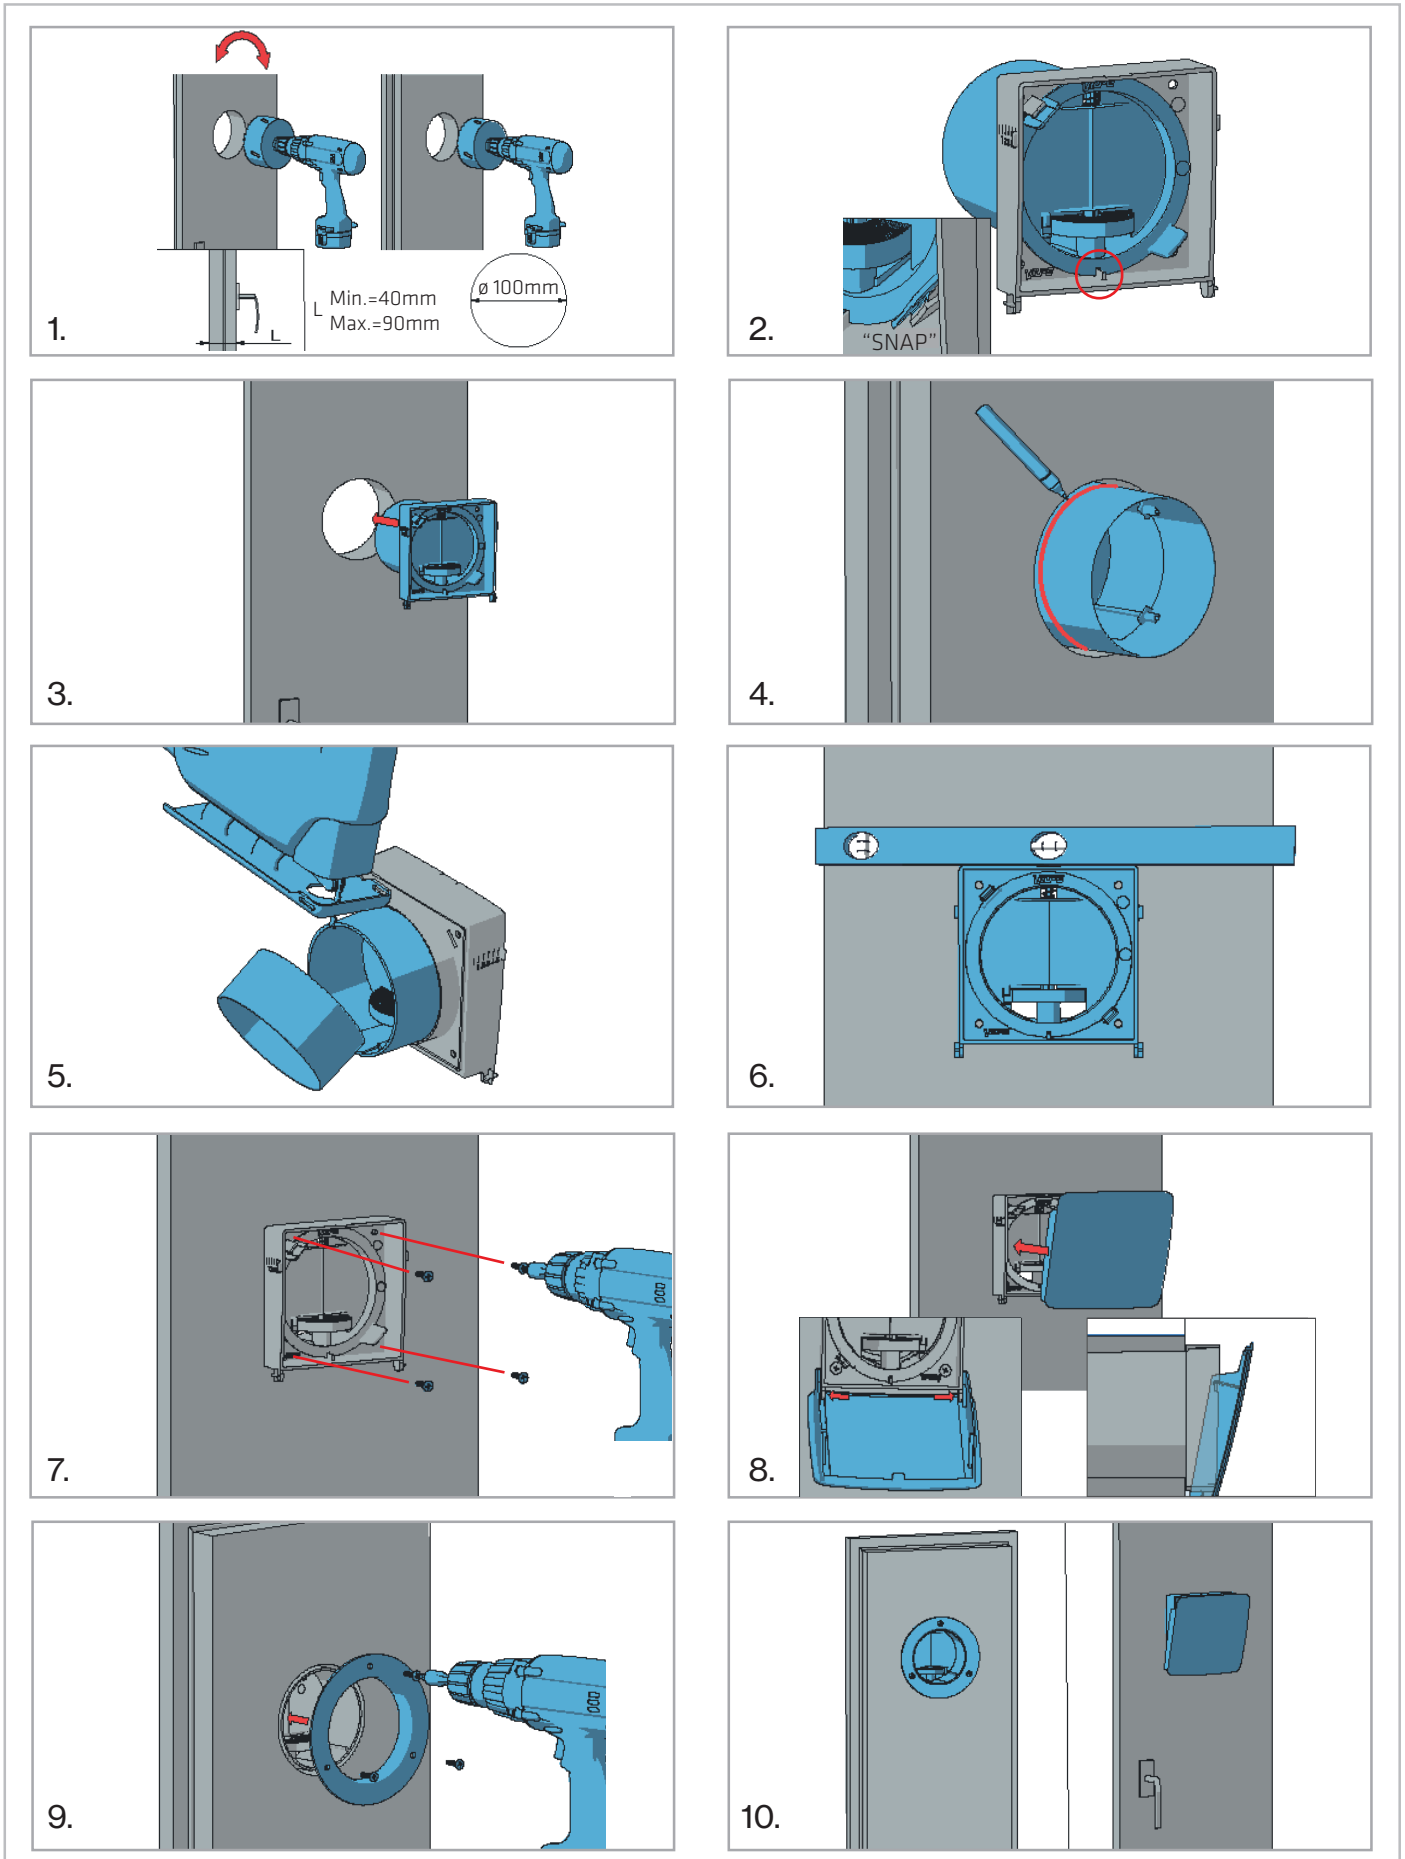

# VILPE® WIVE 100 for ventilation hatch - Installation

T80122