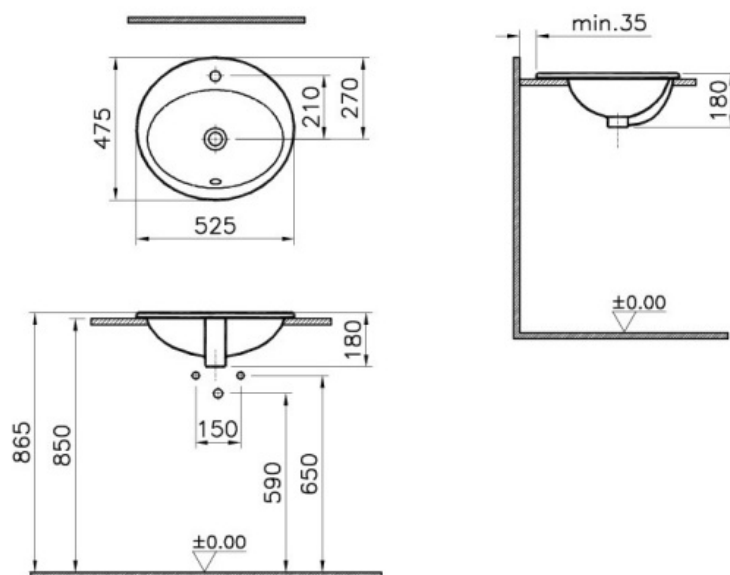

Description S20 Countertop Basin, 53cm with Middle Tap Hole, with Side Holes

Code	5468B003-0001
Tap Hole Option	Middle Tap Hole
Overflow Hole	With Hole
CE	Yes
Material	Ceramic
NF	Yes
VitrAclean	No
Dimensions	53
Colour	White