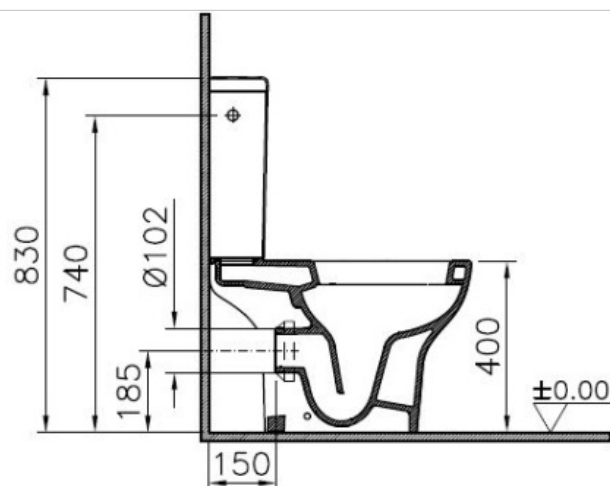

Description Zentrum Close-Coupled WC Pan, 60cm

Code 5781B003-0075
 Product Properties Easy Installation
 Connection Type Wall-Hung
 Bidet Nozzle Inlet Without Nozzle
 Water Capacity 3-6 L(Adjustable)
 VitrAclean No
 Dimensions 60
 Colour White

Yandan girisli
 Side inlet
 Zulauf seitlich