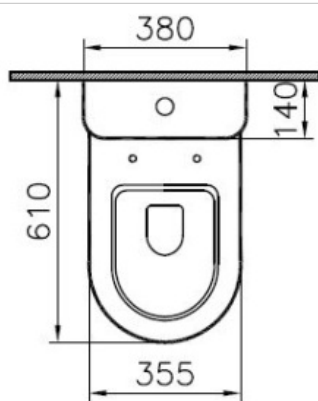

Description Zentrum Close-Coupled WC Pan, 60cm

Code 5781B003-0075
 Product Properties Easy Installation
 Connection Type Wall-Hung
 Bidet Nozzle Inlet Without Nozzle
 Water Capacity 3-6 L(Adjustable)
 VitrAclean No
 Dimensions 60
 Colour White

Yandan girisli
 Side inlet
 Zulauf seitlich