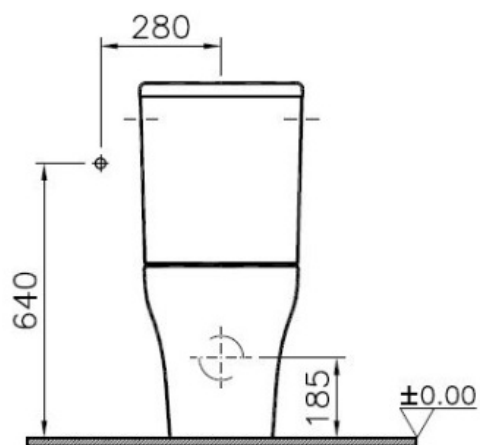

Description Zentrum Close-Coupled WC Pan, 60cm

Code 5781B003-0075
 Product Properties Easy Installation
 Connection Type Wall-Hung
 Bidet Nozzle Inlet Without Nozzle
 Water Capacity 3-6 L(Adjustable)
 VitrAclean No
 Dimensions 60
 Colour White

Yandan girisli
 Side inlet
 Zulauf seitlich