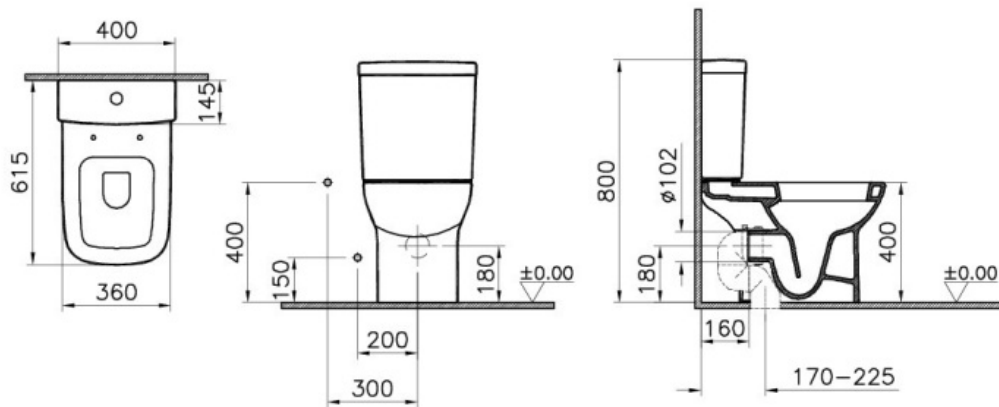

Description S20 Close-Coupled WC Pan

Code	5513L003-0075
Product Properties	Water Saving
Connection Type	Universal Outlet
Bidet Nozzle Inlet	Without Nozzle
CE	Yes
Material	Ceramic
NF	Yes
Compatible Products	77 ++++ Toilet Seat
VitrAclean	No
Colour	White